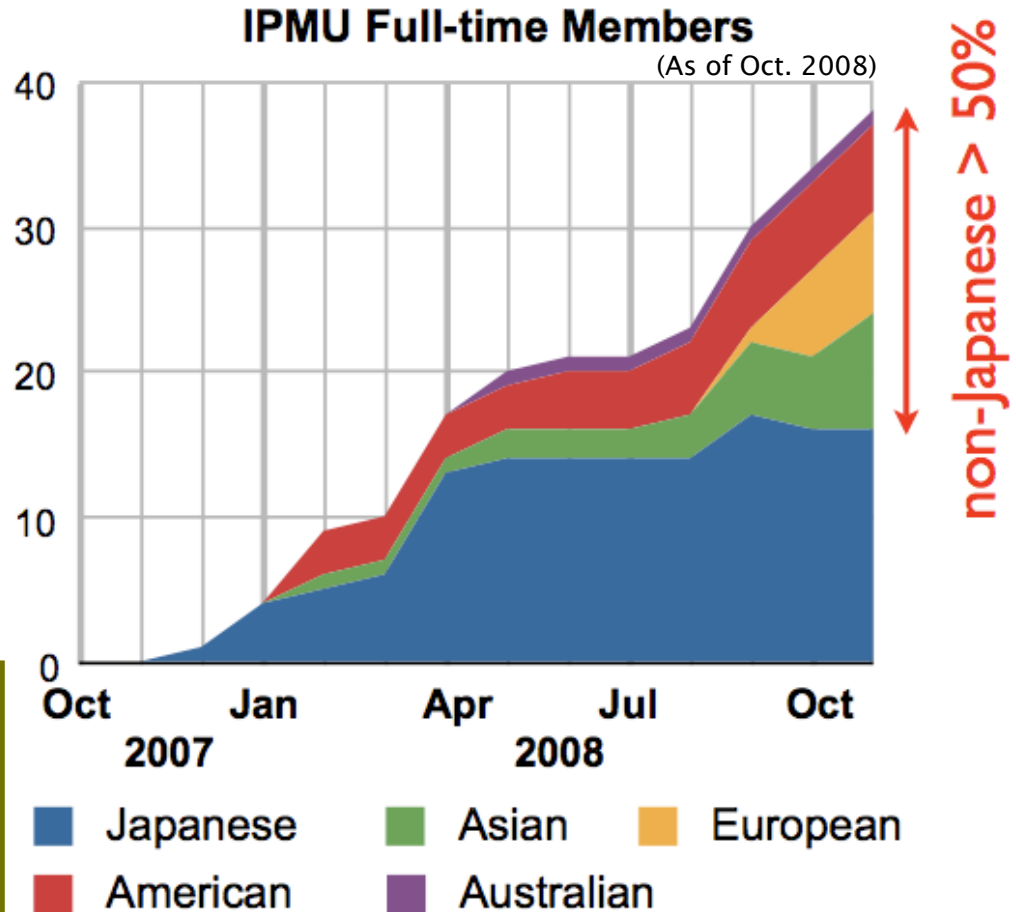

**Akihiko TANAKA**

Director, Division for International Relations

THE UNIVERSITY OF TOKYO

# More than a half of full-time members are international !

18 of IPMU's 34 full-time scientific members come from outside of Japan

Furthermore,  
 150 researchers have visited IPMU (Oct. 2007 - Oct. 2008), of which 110 came from abroad